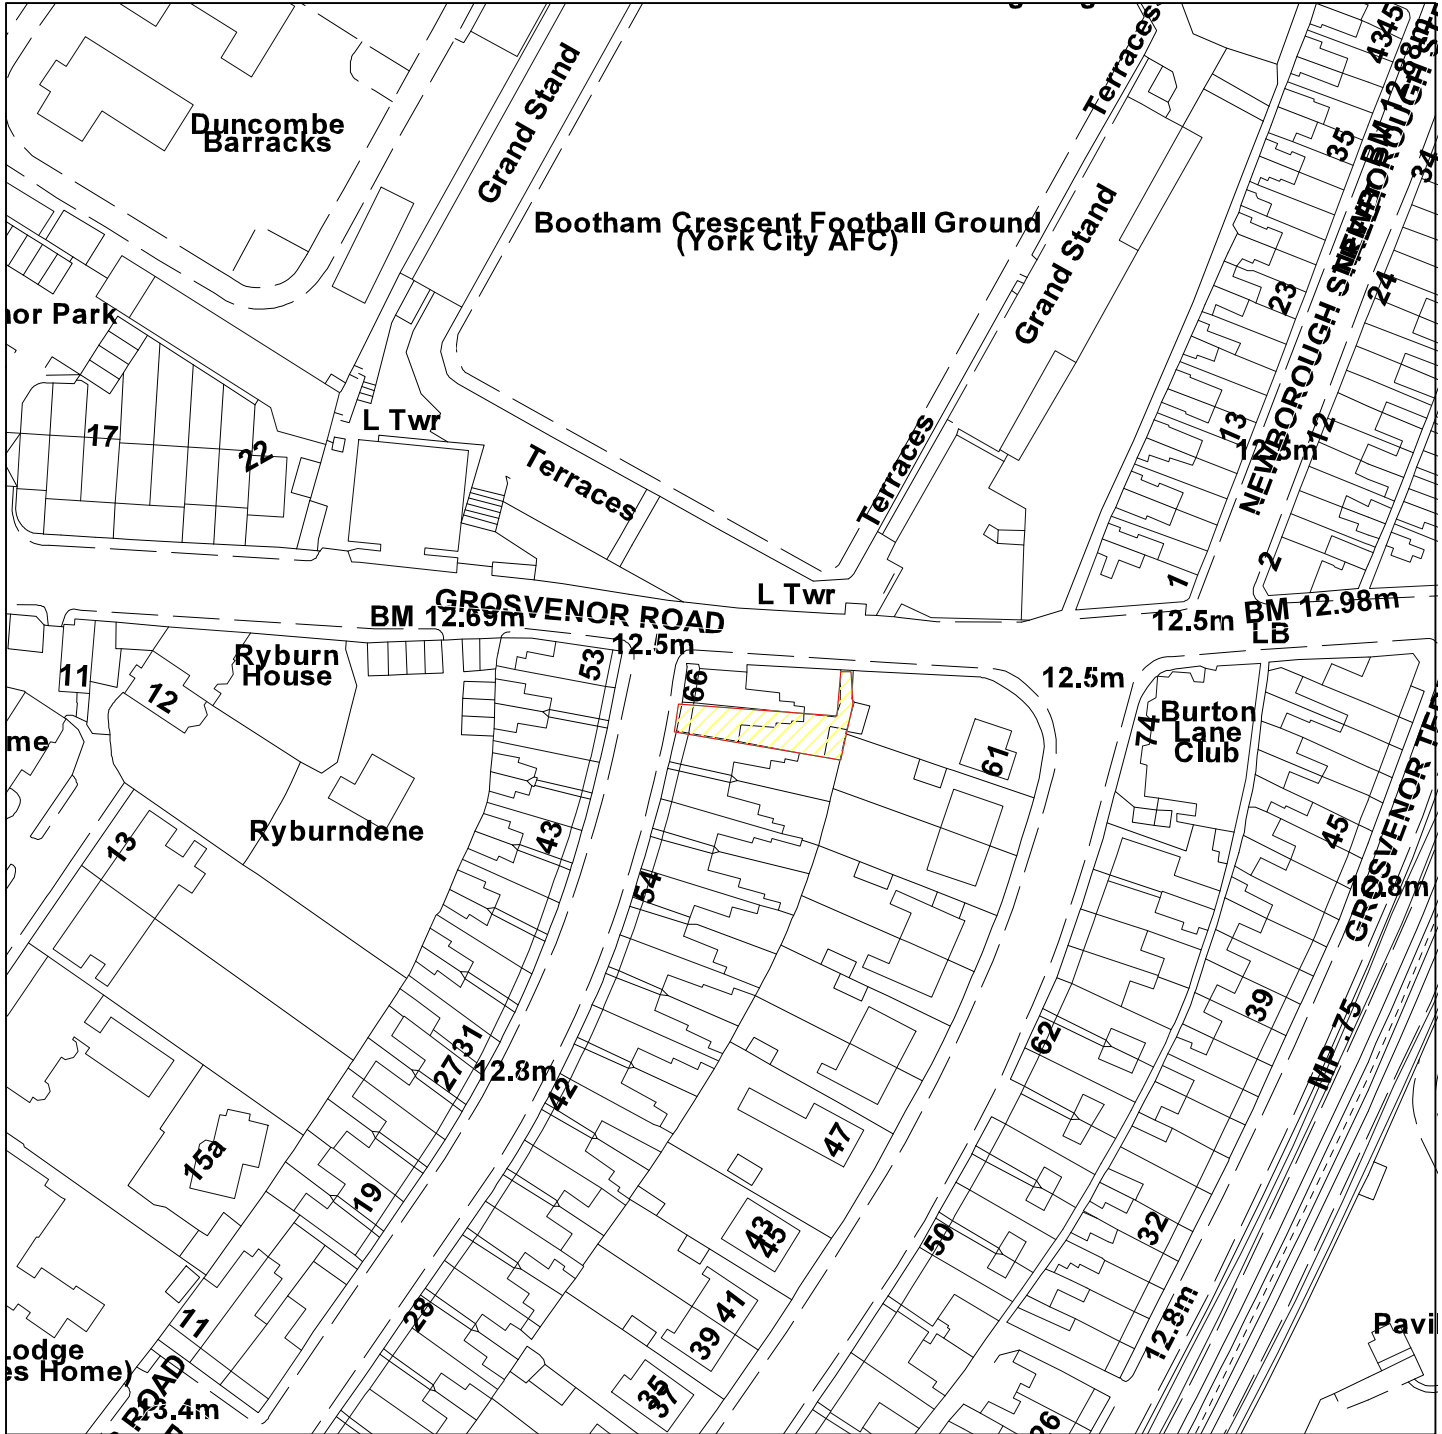

64 St Olaves Road, York Y030 7AL

08/00268/FUL

GIS by ESRI (UK)

Scale : 1:1250

Reproduced from the Ordnance Survey map with the permission of the Controller of Her Majesty's Stationery Office © Crown Copyright 2000.

Unauthorised reproduction infringes Crown Copyright and may lead to prosecution or civil proceedings.

Produced using ESRI (UK)'s MapExplorer 2.0 - <http://www.esriuk.com>

Organisation	City of York Council
Department	City Strategy
Comments	Application site
Date	31 March 2008
SLA Number	Not set